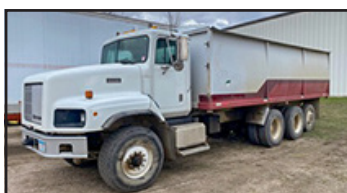

VEHICLES

1999 International Paystar
5000 Triaxle Straight Truck,
251,362 Miles, 9 Speed Eaton
Transmission, Steerable Rear
Axle, 3 Door Grain Dump,
Commodity Door for
Sugarbeets w/ 23.5' Long x
5.5' Tall Steel Box
1999 Dodge Reg Cab Pickup,
202,223 Mi
2004 Ford F150 Ext Cab Lariat
Pickup, 283,116 Mi
1995 Chevy Cheyenne
Duramax Service Truck,
164,519 Mi

HAY EQUIPMENT

SPRAYERS

Broyhill 9690 Trailmate 60' Pull
Type Sprayer
AgChem 90' Sprayer w/ 1000
Gallon Tank, Monitor, Hyd,PTO

AUGERS

Westfield W60-51 Auger w/
Electric Motor, 6" x 51'
Hutchinson 25 Degree Unload
Auger 8"
Westfield W80-31 Auger w/ 5
HP Baldor Electric Motor
Alloway 8" x 52' PTO Auger
Feterl 10" x 61' PTO Auger