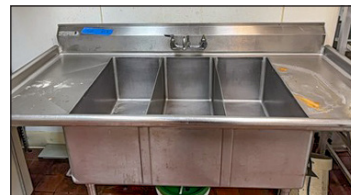

## EQUIPMENT

Hobart (6) Burner Commercial Stove/Oven  
Kegco Kegerator  
NSF Globe Model PF32E Commercial Deep Fryer  
Frigidaire Commercial Freezer

NSF Hobart Model 1612, 1/4 HP Meat Slicer  
Artic Air Freezer 29"x30"x77"  
Flat Grill Top 48"x30"

Alamo Rolling Cooler 82"x 4' Model XDC200-HC

Commercial Pizza Oven 5 Rotating Rack

Refrigerated Prep table on wheels 30"x61"x44", Works

Alto-Shaam Double Warmer on wheels 33"x38"x79" tall,

Deep Fat Fryer  
Manitowoc Ice Maker  
Commercial Rice Cookers  
NSF Commercial Hobart Food Processor Model FP100  
NSF Commercial Roundup Hot Dog Corral Mo. HDC-50A

## PREPARATION

Moline Co. Meat Slicer  
Multiple Stainless Steel Tables  
75"x38" Stainless Steel 3-Compartment Sink  
Metal Rack 95"x18"x86" Tall  
72"x12" Stainless Steel Wall Mount Shelf  
58"x20" Wall Mount Wire Rack  
48"x30" Refrigerated Prep Table

Prep-Table 47"x30"  
Hand Sinks, Soap/Towel Dispensers

Stainless Steel Sinks  
Flour Bin on Wheels